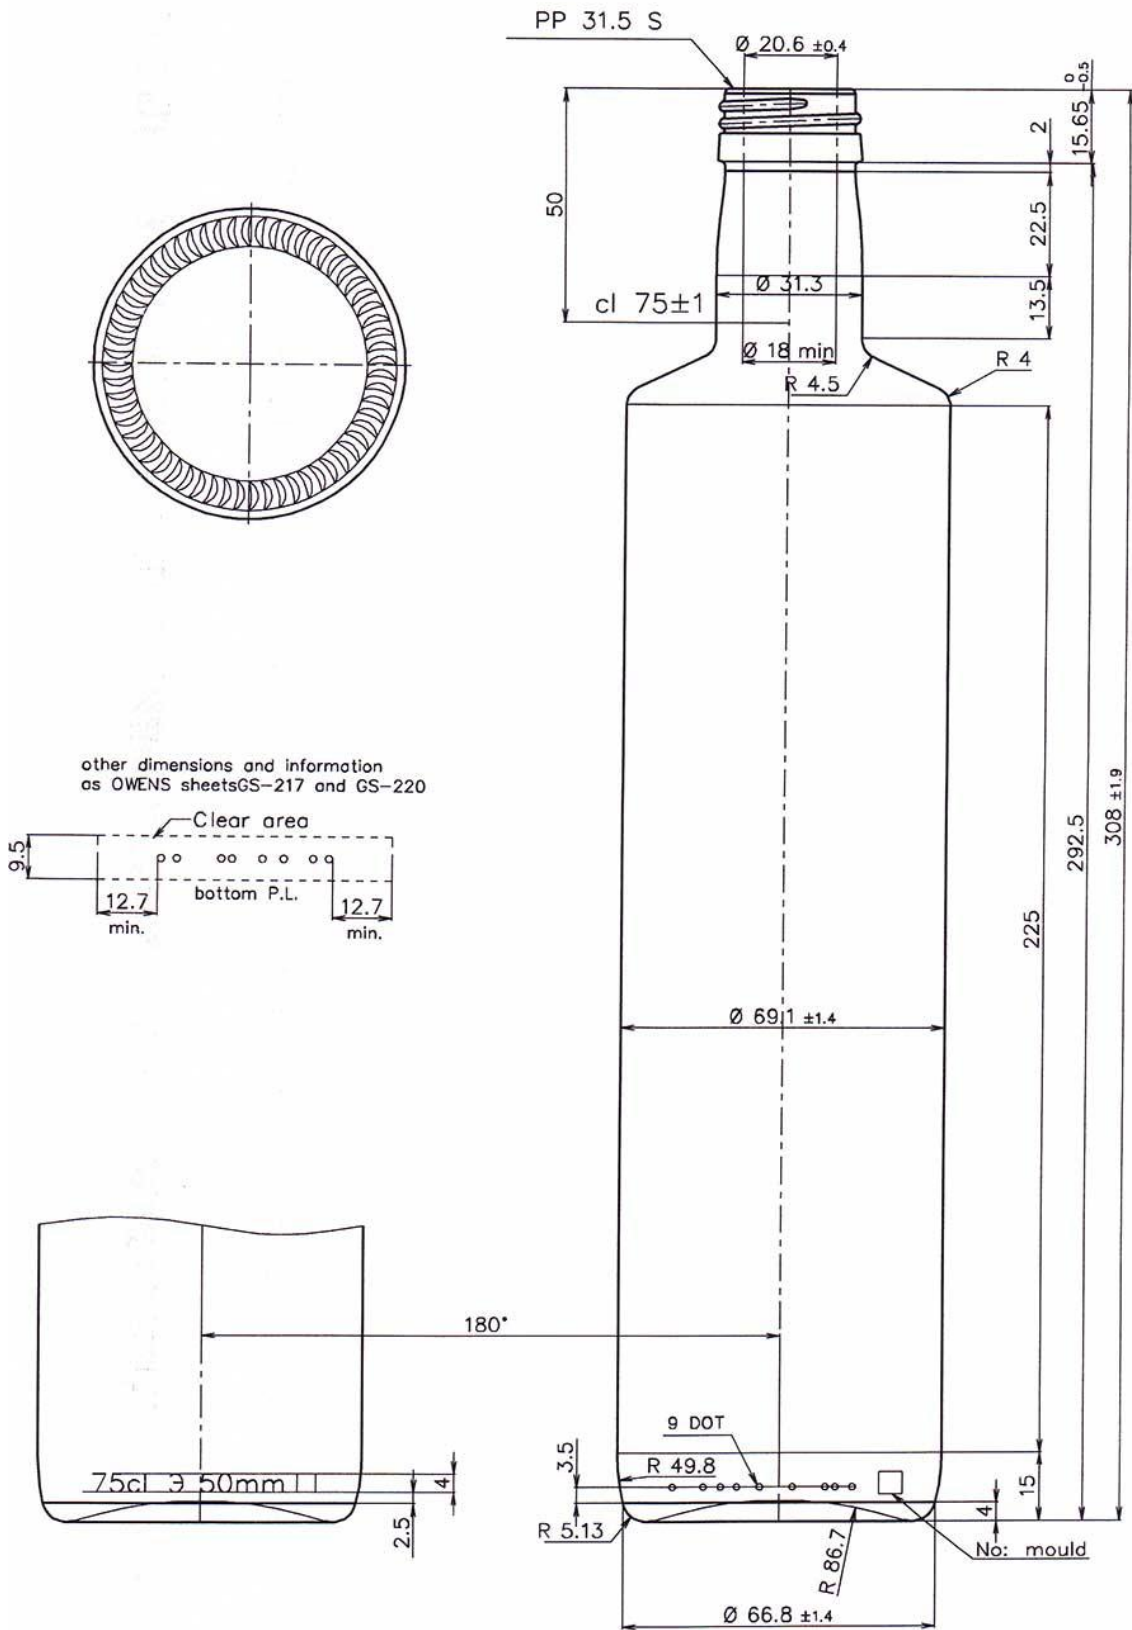

ALEVGOR GLASS

Dorica 750 ml

Code	538
Capacity	750 ml
Weight	435 g
Units per pallet	1532